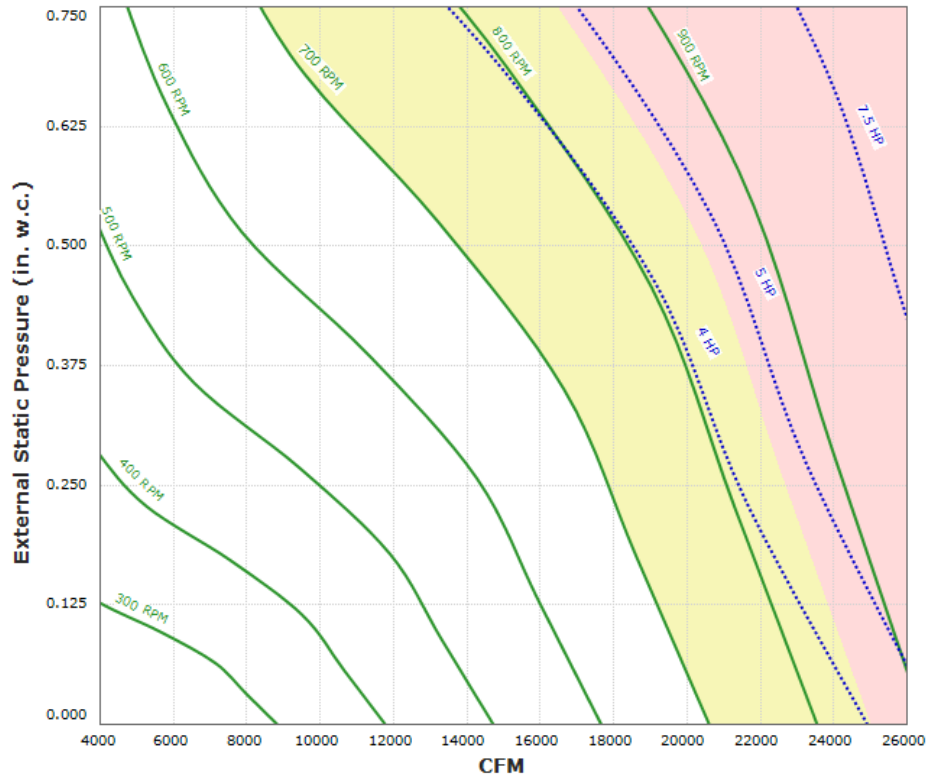

## R-AWPD-42-S Performance Curve

**Max Sizeable RPM = 850 RPM. Curve shown extended beyond this point for reference only.**

Motor 00509ET3E254T-W22 has an rpm range of 300 to 850.

Motor 00509ET3E254T-W22-50 has an rpm range of 300 to 730.

Motor DHP7/565 has an rpm range of 300 to 850.

Motor DTP7/56 has an rpm range of 300 to 850.

Motor DTP7/56-50 has an rpm range of 300 to 850.

Motor EP7/565 has an rpm range of 300 to 850.

Motor NP7/56 has an rpm range of 300 to 850.

Motor NP7/56-50 has an rpm range of 300 to 850.